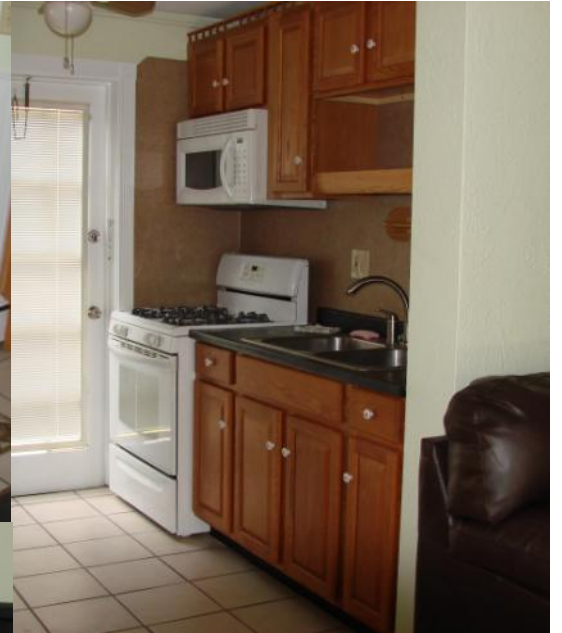

Super Nova Suite

Amenities:

- 1 Queen Size Bed
- 1 Love Seat Pullout Bed
- 1 Roll Away Bed, 48" wide (wide enough for 2)
- Full Kitchen with Microwave
- 4 Seat Dining Table
- Sitting Room with Cable TV
- Bedroom 32 inch LCD TV with Cable
- Air Conditioning (Cooling & Heating)
- Private Shower/Tub, Toilet and Sink
- Free Parking (1 car per unit)
- Guest Laundromat
- Outdoor Shower to Rinse Off from the Beach